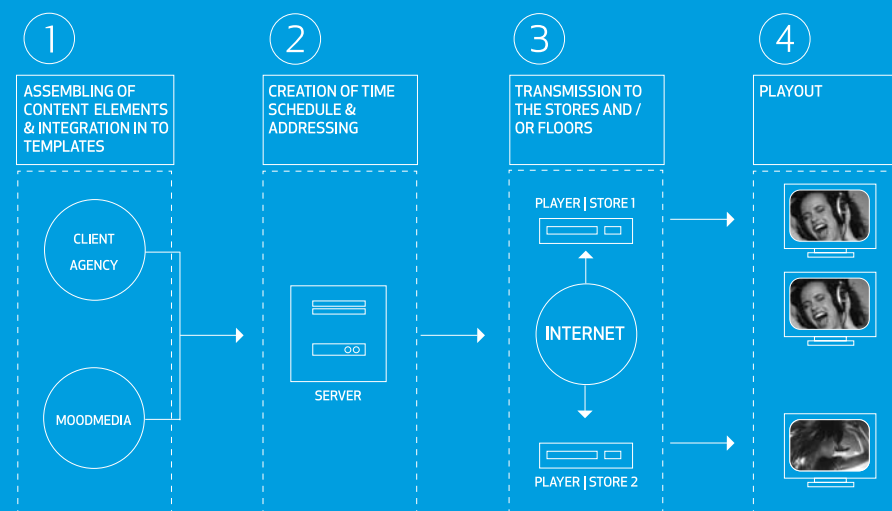

- create and gather your content
- integrate visual content into dynamic sequences
- manage play lists
- play via TeamCo solution

Mood Media's content scheduling software has appealing features and industry leading benefits. TeamCo enables any type of visual content to be broadcast at any time and at any location. In a nutshell, TeamCo is built to enhance POS communication concepts; it is:

- easy to use; can be managed by your local store managers or by Mood Media
- a complete hands free operation
- fully compatible with Mood Media's music and radio services
- built specifically to fulfill the requirements of your visual communications solution

Appealing features:

- possibility to share a multi-client server
- periodic or immediate updates on demand
- optimised bandwidth occupation
- visual content stored directly on hard drive
- updates can be done online or via satellite and DVD
- RS-232 commands for managing external device
- possibility to have up to 3 different video streams and 2 audio streams on one player
- ability to integrate with TV or with live-content streams
- possibility to supervise, monitor screens and players remotely, and to tele-maintain them without local interaction
- report function: possibility to report metrics of all played content per site
- dynamic play-listing and addressing functionality

Show more to sell more with Mood Media content scheduling software, TeamCo

For more info go to www.moodmedia.com
Mood Media | Forest Lodge Westerham Road | Keston Kent BR2 6HE
T 00 44 1689 882 200 | F 00 44 1689 882 288
E info_uk@moodmedia.com | W moodmedia.com